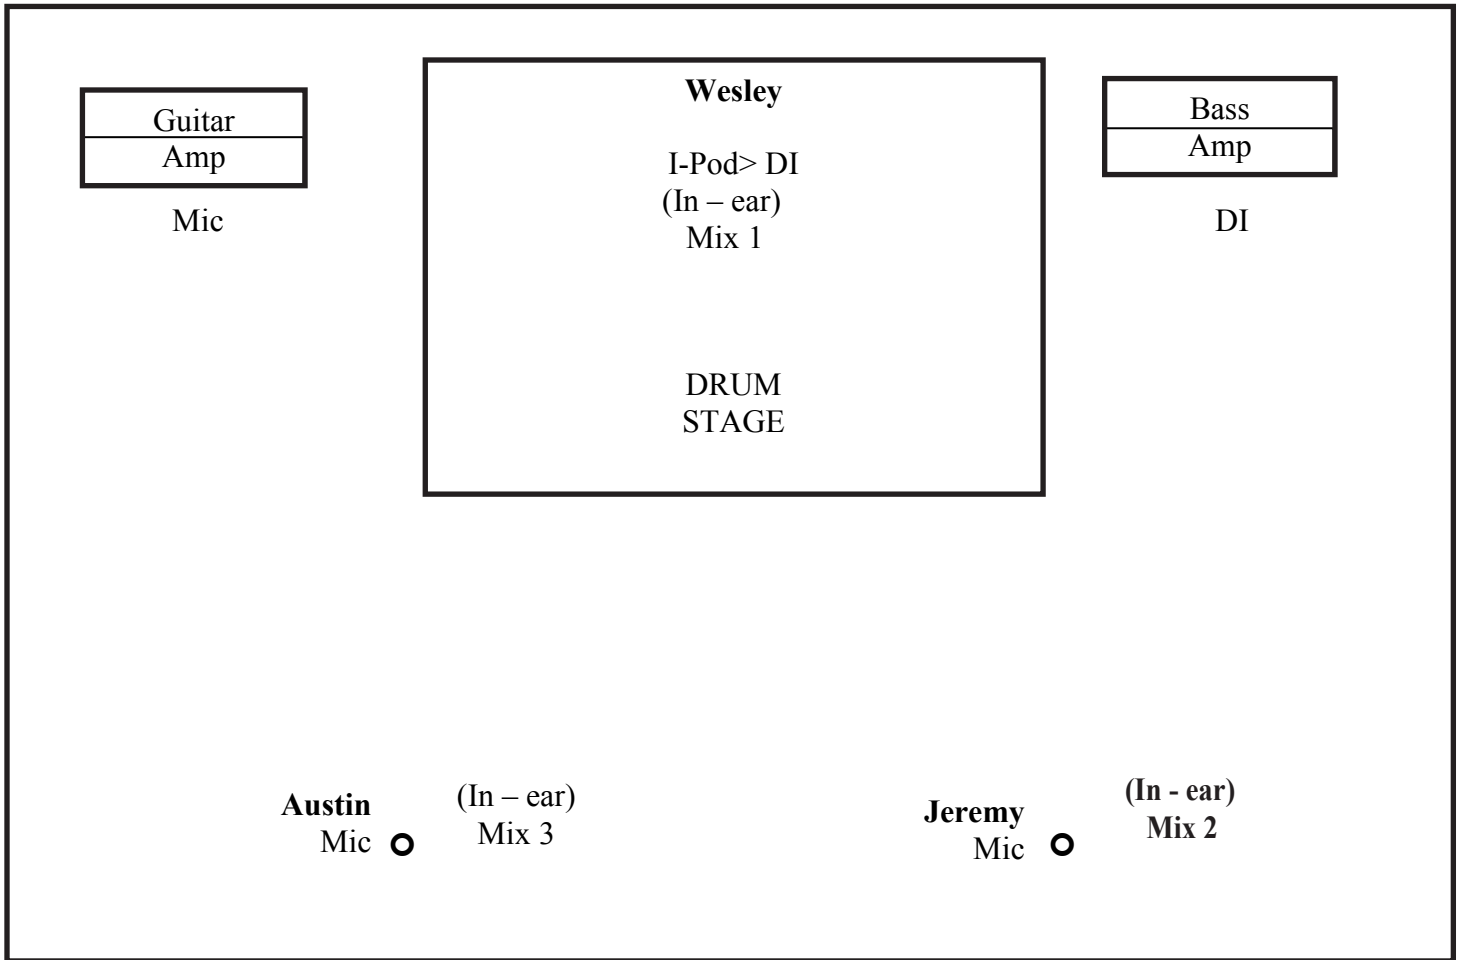

THALON STAGE PLOT & INPUT LIST

Input List

- | | |
|-------------------------------|-----------|
| 1 - Kick | Mic |
| 2 - Snare | Mic |
| 3 - High Hat | Mic |
| 4 - Mid Tom | Mic |
| 5 - Floor Tom | Mic |
| 6 - Overhead (Left) | Mic |
| 7 - Overhead (Right) | Mic |
| 8 - Bass Guitar | DI |
| 9 - Electric Guitar | Mic |
| 10 - Acoustic Guitar | Line Drop |
| 11 - Austin Vocal (Lead) | Mic |
| 12 - Jeremy Vocal (BGV) | Mic |
| 13 - I-Pod Click (Left) | DI |
| 14 - I-Pod FOH Tracks (Right) | DI |
| 15 - Click Station | DI |
| 16 - FX | |
| 17 - Pre/Post Music | |